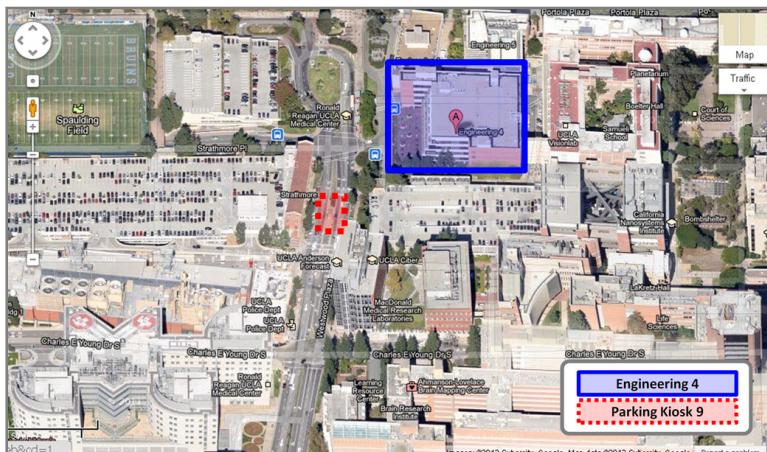

DIRECTIONS

From I-405, exit Wilshire Blvd. Take Wilshire Blvd East. Turn left on Westwood Blvd. Arrive at 420 Westwood Plaza.

420 Westwood Plaza, Los Angeles, CA 90095

420 Westwood Plaza, Los Angeles, CA 90095

PARKING

Visitors are recommended to purchase an all-day parking pass at parking kiosk 9. Attendants at the parking kiosk will direct visitors to the appropriate parking structure.